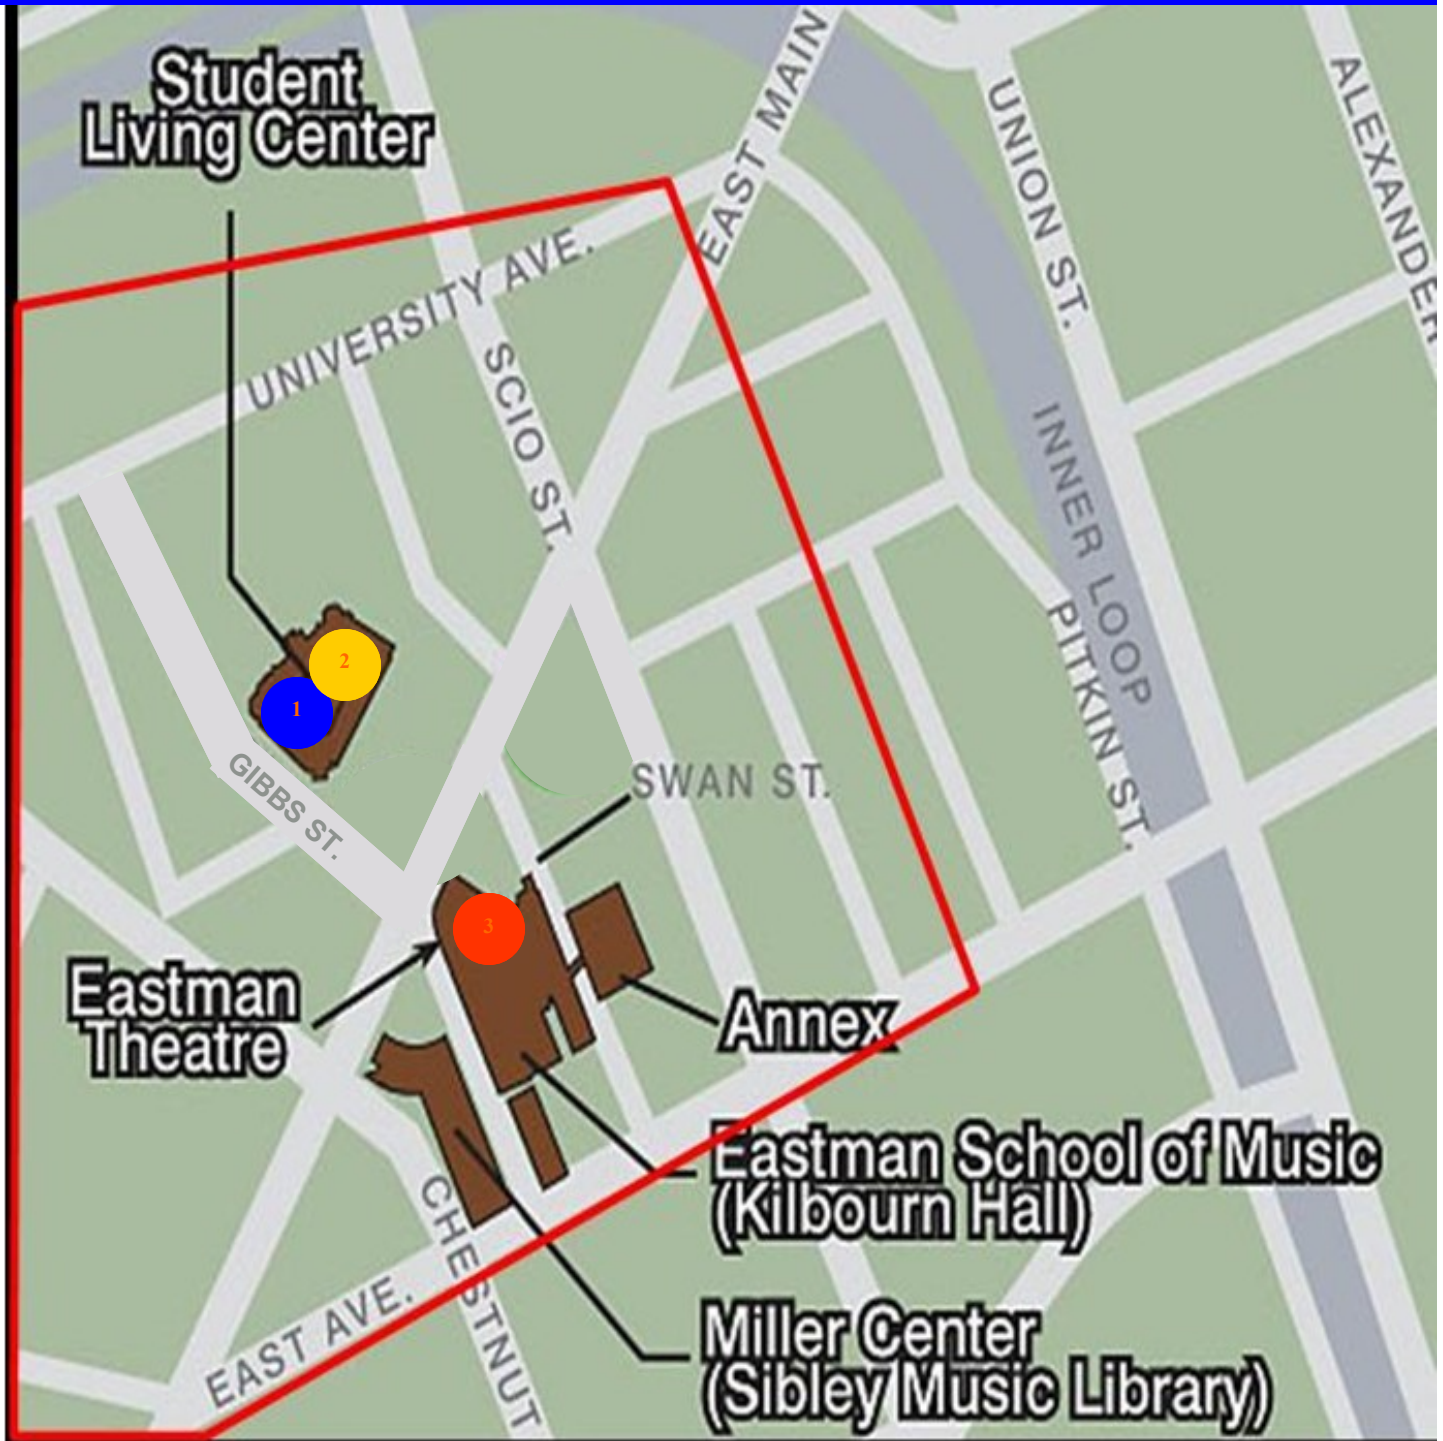

# Where do you eat on the Eastman Campus?

-  Eastman Dining Center
-  The Orchestra Pit
-  The Back Stage Coffee House